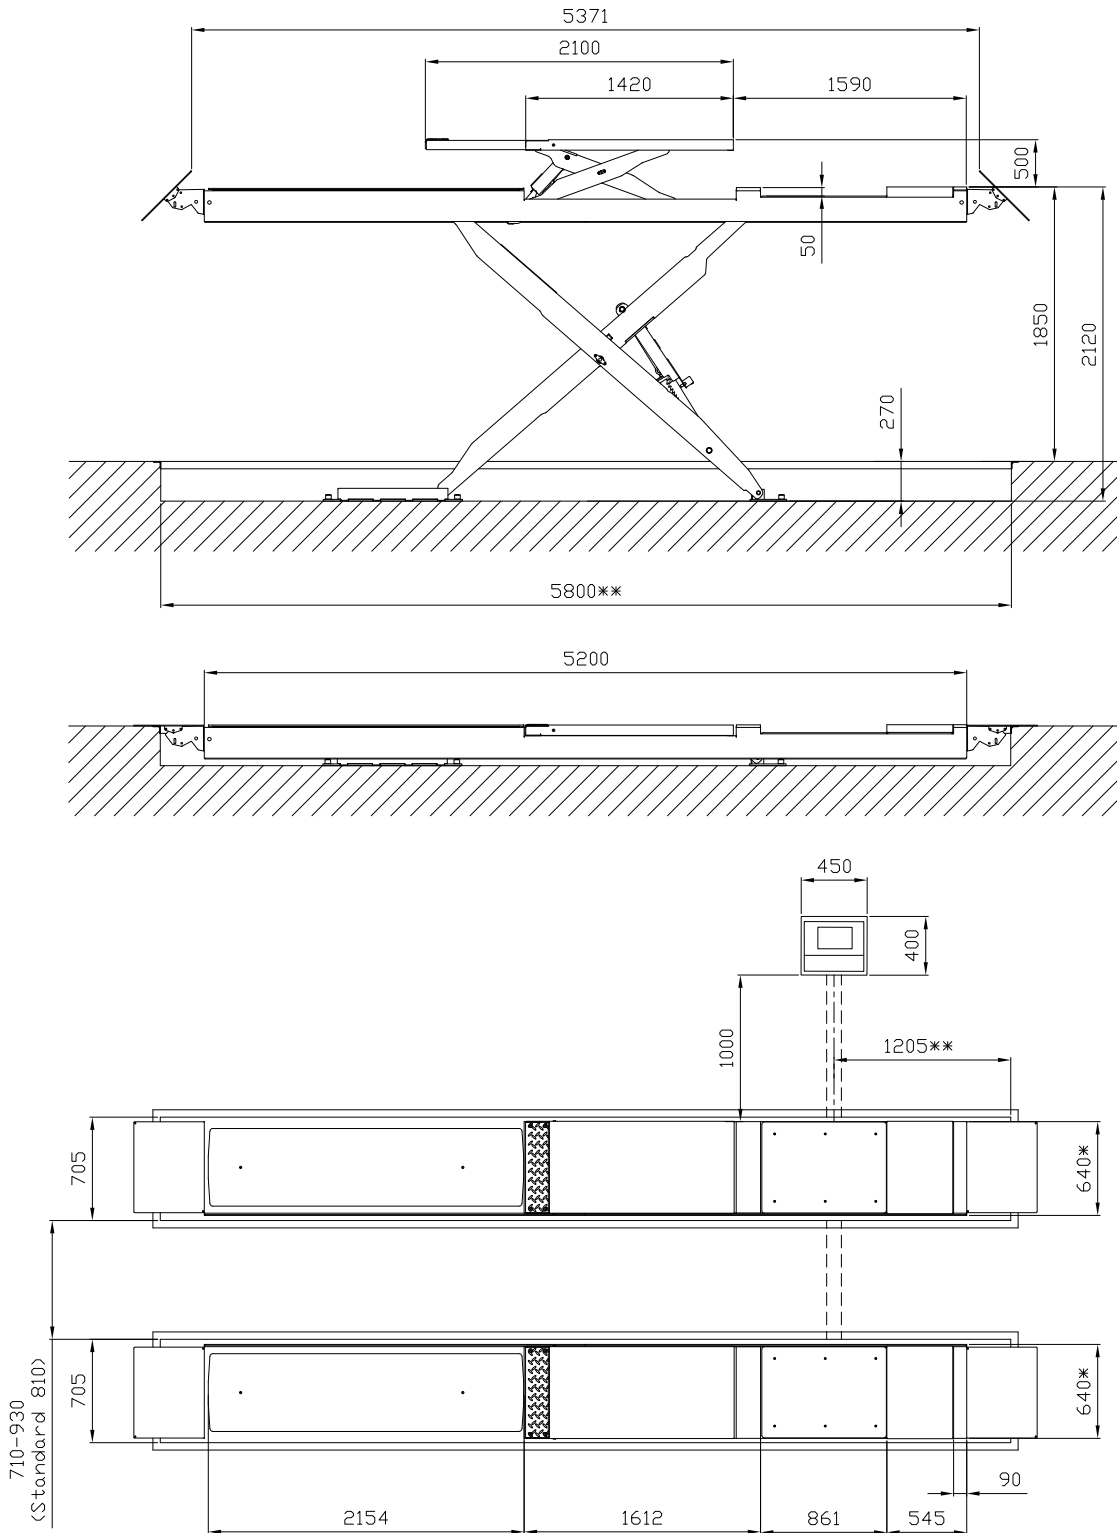

Date: 171220

Sign. LJE

Scale: 1:50

No. T1 2372

UPLIFTING COMPANY

AUTOP STENHOJ

MagiX 50-52-C-WL
recessed

Rev. date: 260822

Note! Sketch is shown as standard version with 2 x recesses
- for further options see foundation drawing T82337

*) Guiding rails included.

**) Dimensions for recesses are for drive-through versions (4 x short ramps)
for further options see foundation drawing T82337