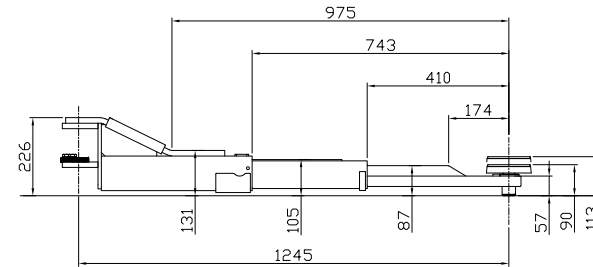

Short arm

Long arm

Date: 061221

Sign. LJE

Scale: 1:30

No. T12415

UPLIFTING COMPANY
AUTOP STENHOJ

Mascot 40 H F