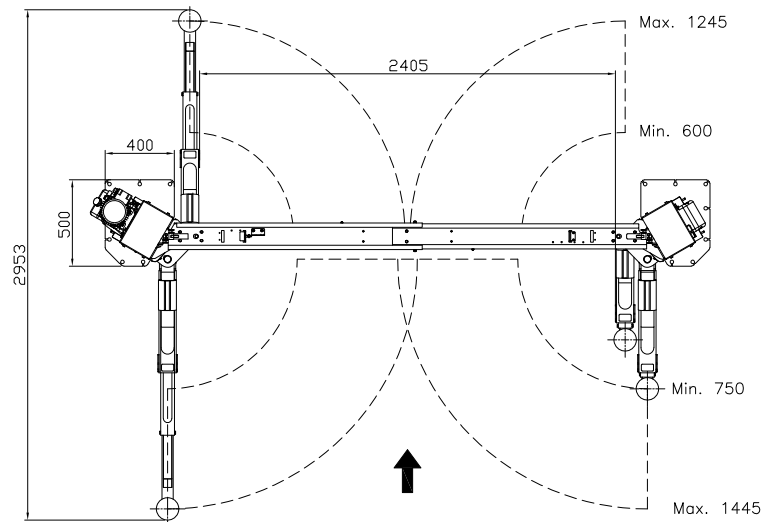

Short arm

Long arm

Date: 061221

Sign. LJE

Scale: 1:30

No. T12415

UPLIFTING COMPANY
AUTOP STENHOJ

Mascot 40 H F