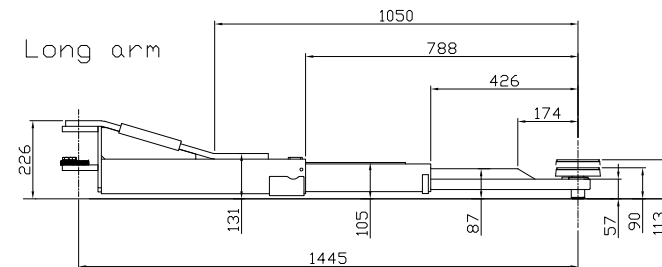

Short arm

Long arm

Date: 061221

Sign. LJE

Scale: 1:30

No. T12415

UPLIFTING COMPANY
AUTOP STENHOJ

Mascot 40 H F